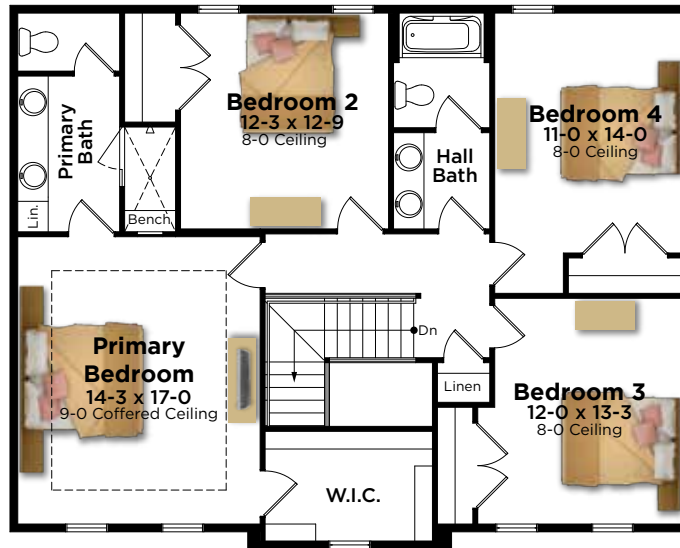

# The Arielle Plan 2500

2-Story | 2,500 Sq. Ft. | 4 Bedroom | 2.5 Bathroom

AMERICANA

TRANSITIONAL

**BIELINSKI**<sup>®</sup>  
— H O M E S —

262.542.9494 | [bielinski.com](http://bielinski.com)

# The Arielle Plan 2500

2-Story | 2,500 Sq. Ft. | 4 Bedroom | 2.5 Bathroom

Second Floor  
1,252 Square Feet

62'-0"

First Floor  
1,248 Square Feet

41'-0"