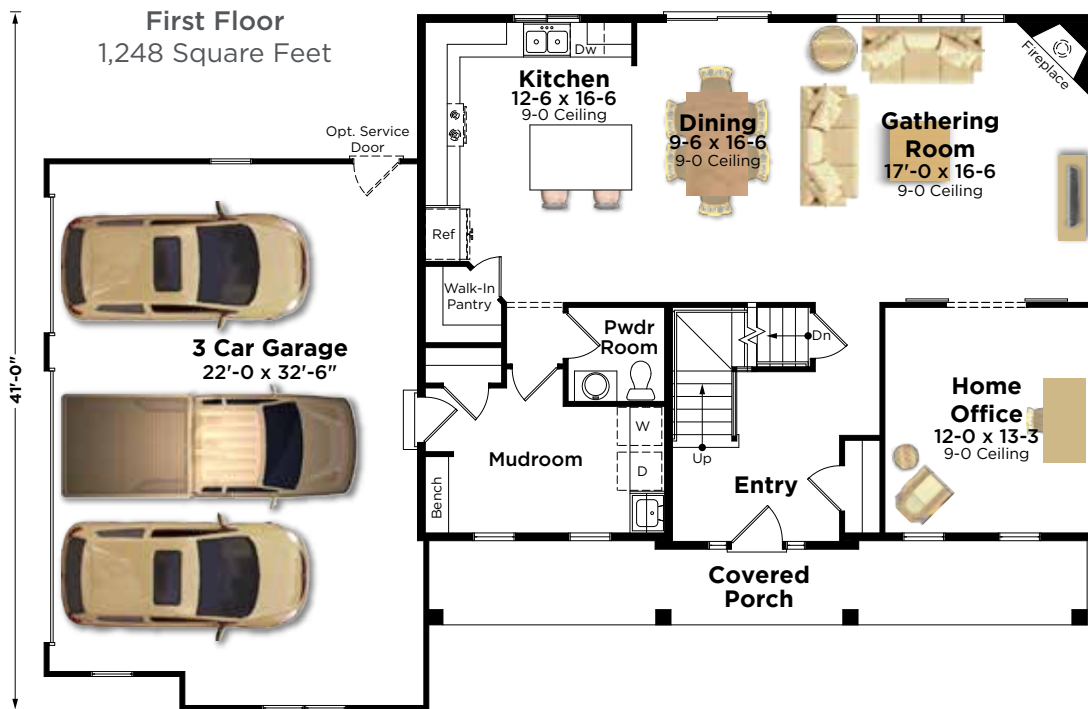

# The Arielle Plan 2500

2-Story | 2,500 Sq. Ft. | 4 Bedroom | 2.5 Bathroom

AMERICANA

TRANSITIONAL

**BIELINSKI**<sup>®</sup>  
— H O M E S —

262.542.9494 | [bielinski.com](http://bielinski.com)

# The Arielle Plan 2500

2-Story | 2,500 Sq. Ft. | 4 Bedroom | 2.5 Bathroom

Second Floor  
1,252 Square Feet

62'-0"

First Floor  
1,248 Square Feet

41'-0"

## OPTIONS & UPGRADES

- Service Door At Garage