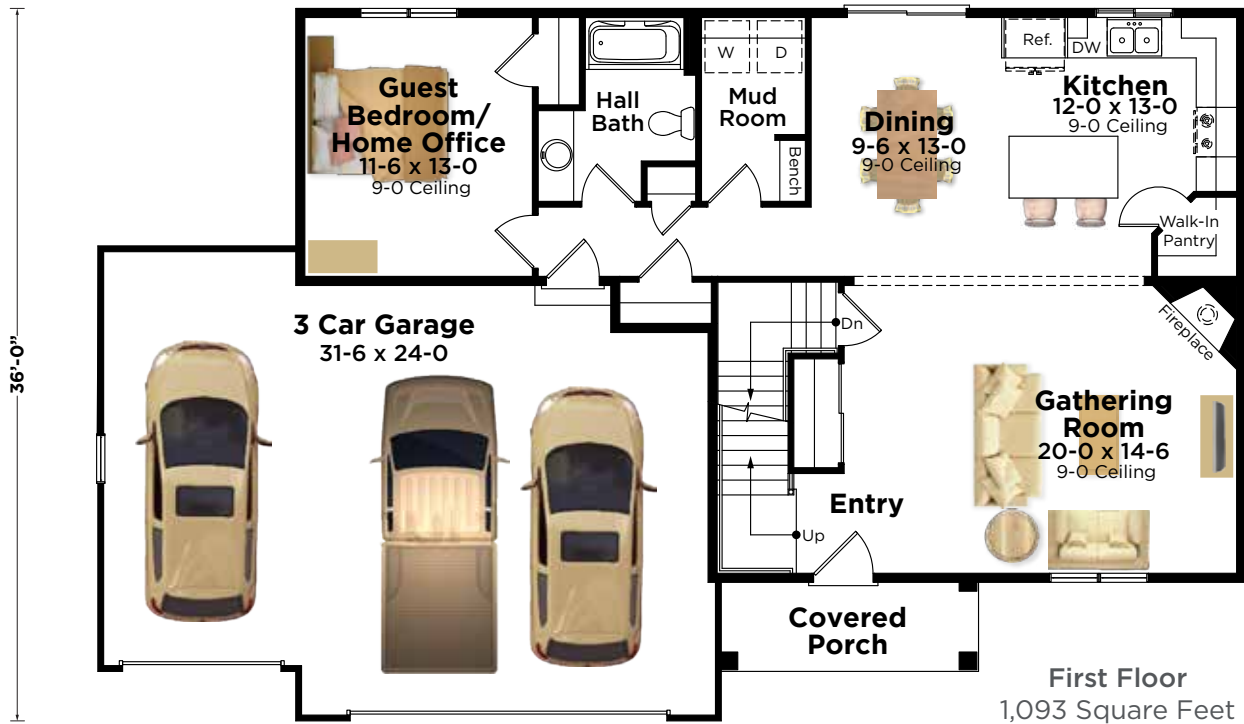

The Brianna Plan 2200

2-Story | 2,200 Sq. Ft. | 4 - 5 Bedroom | 3 Bathroom

AMERICANA

ARTS & CRAFTS

MODERN TUDOR

NEW ENGLAND FARMHOUSE

TRANSITIONAL

BIELINSKI[®]
— H O M E S —

262.542.9494 | bielinski.com

The Brianna Plan 2200

2-Story | 2,200 Sq. Ft. | 4 - 5 Bedroom | 3 Bathroom

58'-0"

36'-0"