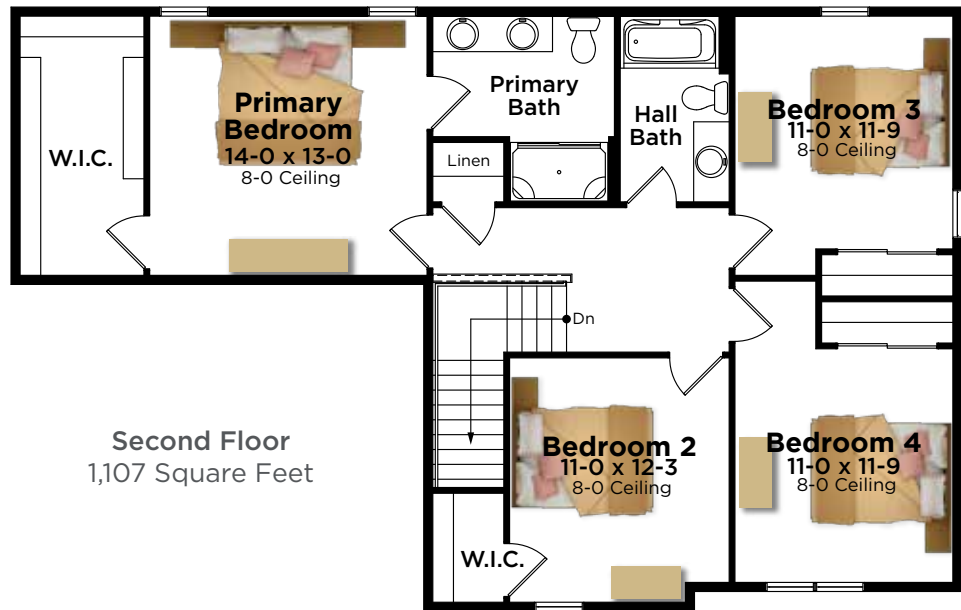

The Brianna Plan 2200

2-Story | 2,200 Sq. Ft. | 4 - 5 Bedroom | 3 Bathroom

AMERICANA

ARTS & CRAFTS

MODERN TUDOR

NEW ENGLAND FARMHOUSE

TRANSITIONAL

BIELINSKI[®]
— H O M E S —

262.542.9494 | bielinski.com

The Brianna Plan 2200

2-Story | 2,200 Sq. Ft. | 4 - 5 Bedroom | 3 Bathroom

58'-0"

36'-0"