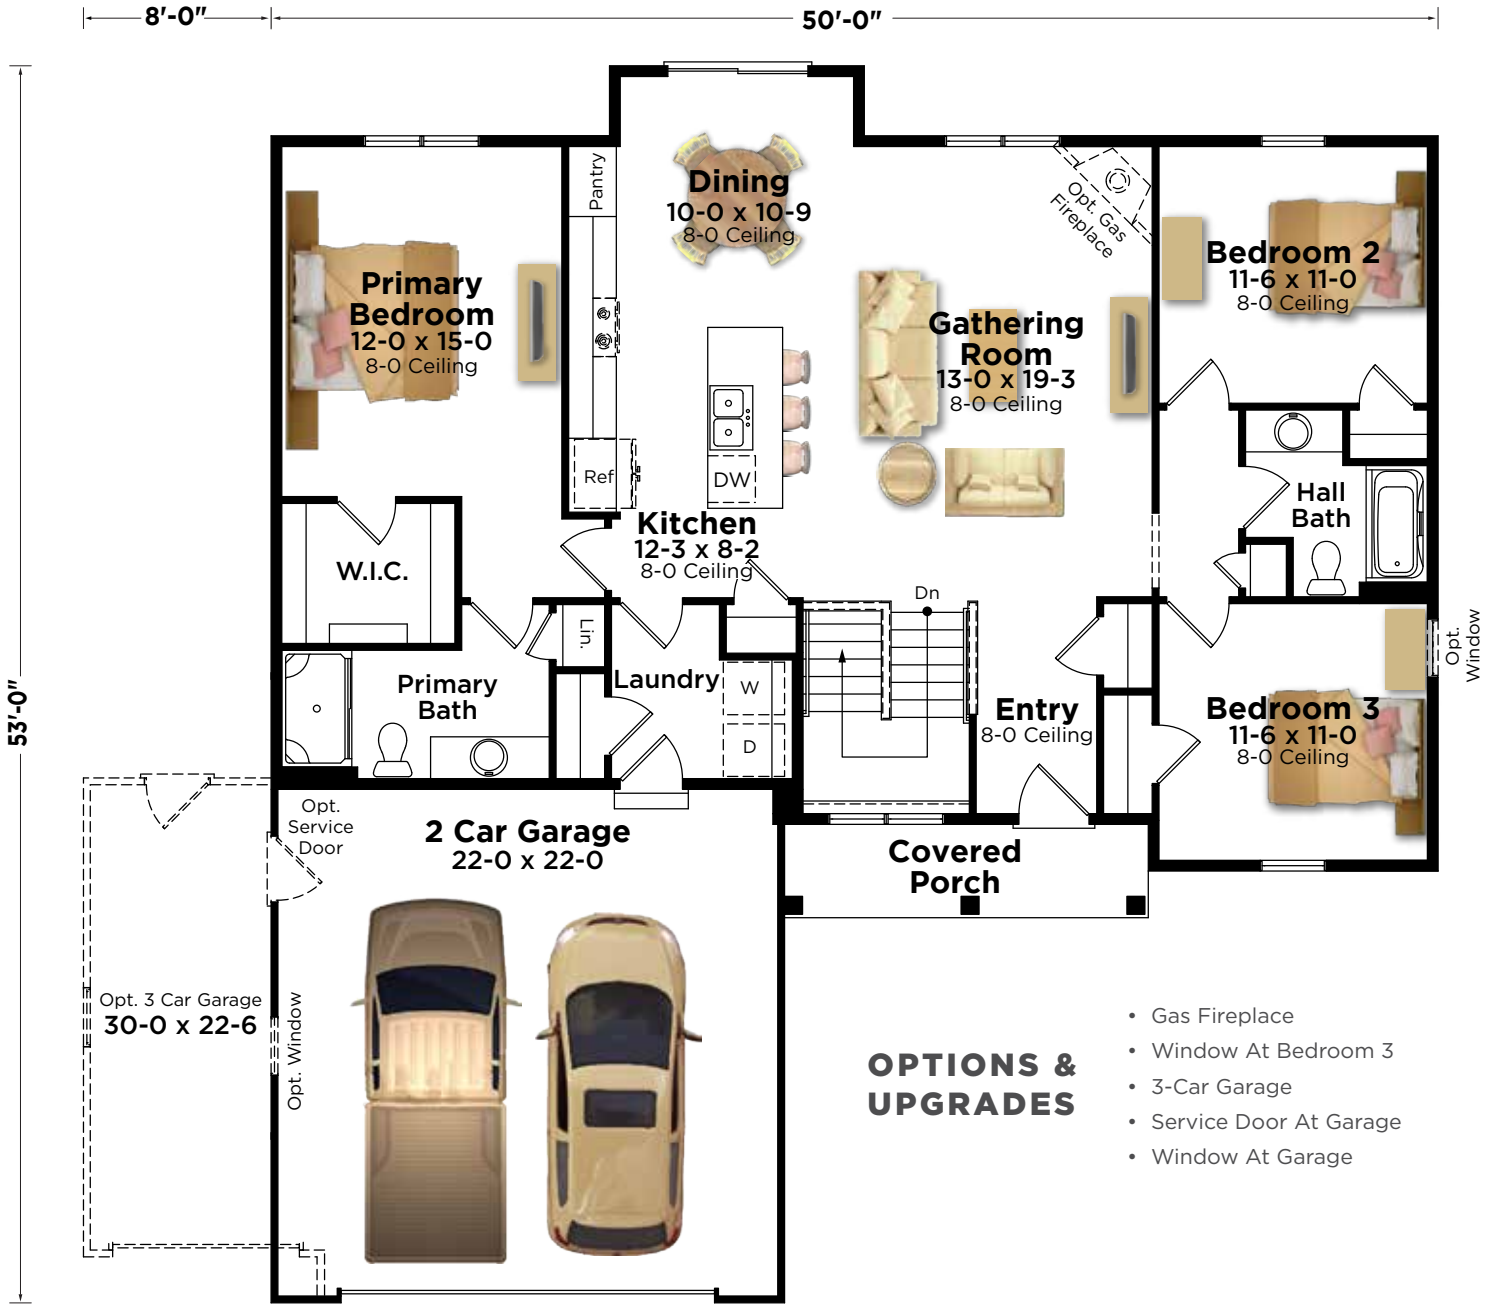

# The Hannah Plan 1500

Ranch | 1,500 Sq. Ft. | 3 Bedroom | 2 Bathroom

AMERICANA

ARTS & CRAFTS

TRANSITIONAL

**BIELINSKI**<sup>®</sup>  
— H O M E S —

262.542.9494 | bielinski.com

**The Hannah Plan 1500**

Ranch | 1,500 Sq. Ft. | 3 Bedroom | 2 Bathroom

**OPTIONS & UPGRADES**

- Gas Fireplace
- Window At Bedroom 3
- 3-Car Garage
- Service Door At Garage
- Window At Garage