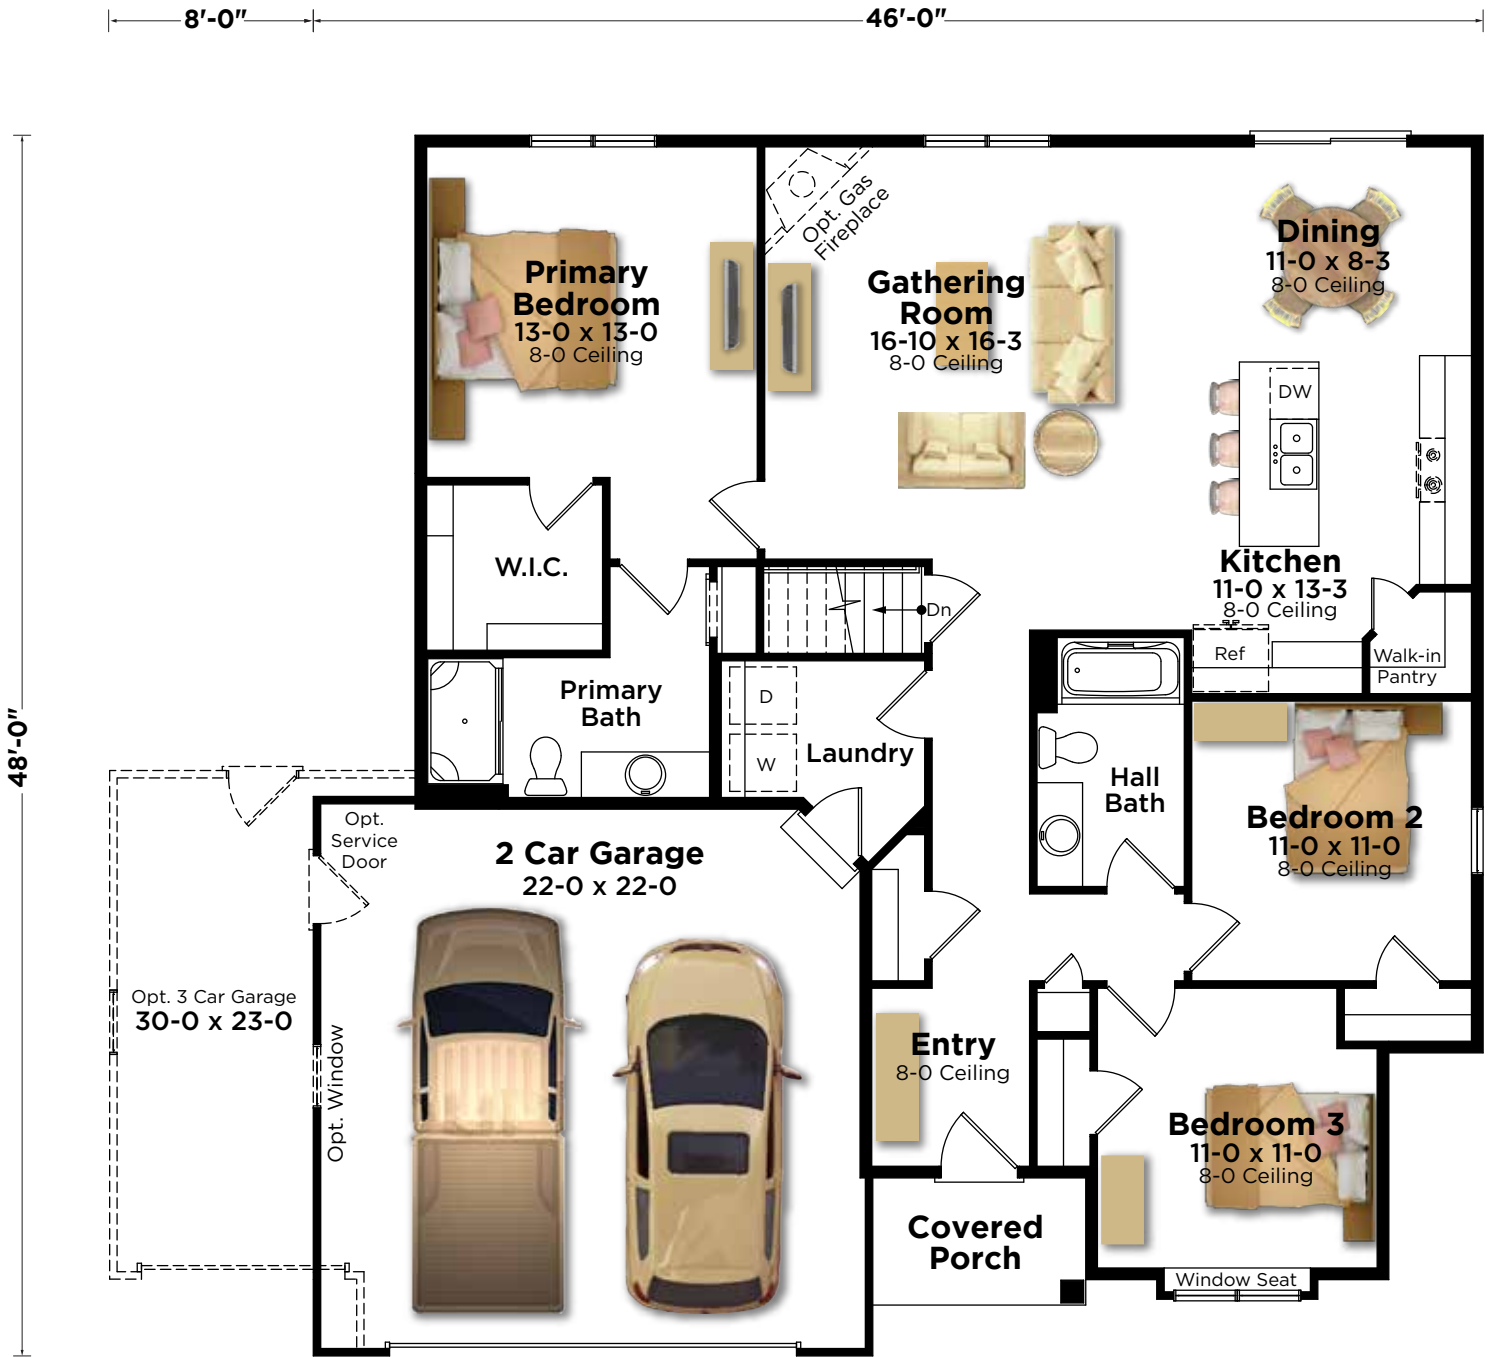

The Lauren Plan 1500

Ranch | 1,500 Sq. Ft. | 3 Bedroom | 2 Bathroom

AMERICANA

ARTS & CRAFTS

TRANSITIONAL

BIELINSKI[®]
— H O M E S —

262.542.9494 | bielinski.com

The Lauren Plan 1500

Ranch | 1,500 Sq. Ft. | 3 Bedroom | 2 Bathroom

OPTIONS & UPGRADES

- Gas Fireplace
- 3-Car Garage
- Service Door At Garage
- Window At Garage