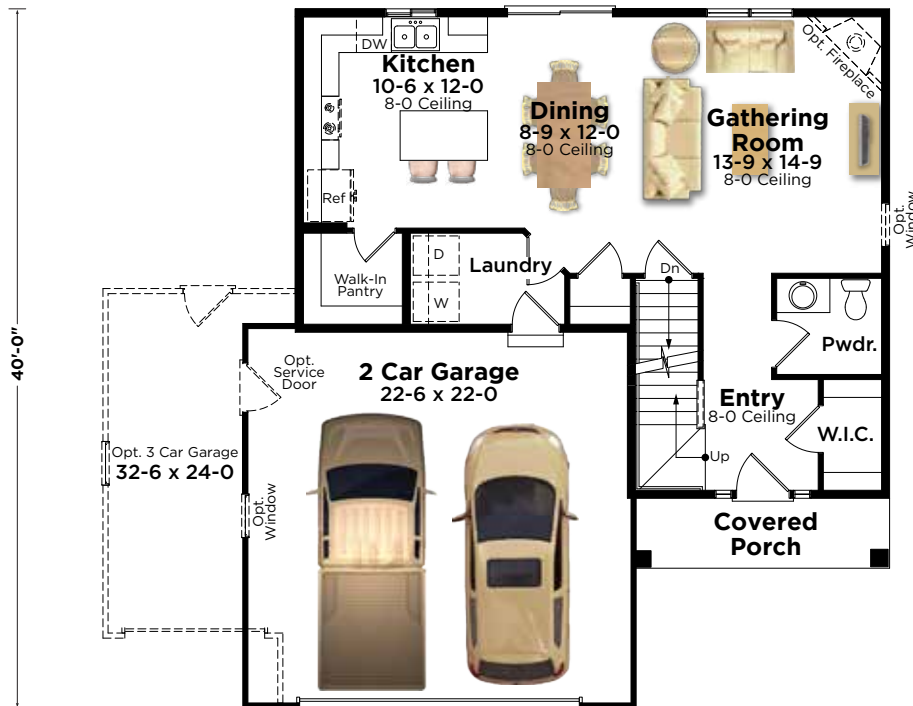

The Madison Plan 1704

2-Story | 1,704 Sq. Ft. | 4 Bedroom | 2.5 Bathroom

AMERICANA

ARTS & CRAFTS

TRANSITIONAL

BIELINSKI[®]
— H O M E S —

262.542.9494 | bielinski.com

The Madison Plan 1704

2-Story | 1,704 Sq. Ft. | 4 Bedroom | 2.5 Bathroom

Second Floor
933 Square Feet

First Floor
771 Square Feet

OPTIONS & UPGRADES

- 3-Car Garage
- Window At Garage
- Service Door At Garage
- Gas Fireplace