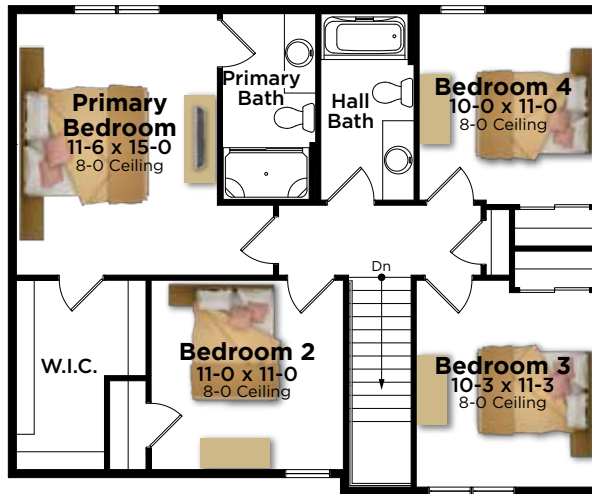

The Madison Plan 1704

2-Story | 1,704 Sq. Ft. | 4 Bedroom | 2.5 Bathroom

AMERICANA

ARTS & CRAFTS

TRANSITIONAL

BIELINSKI[®]
— H O M E S —

262.542.9494 | bielinski.com

The Madison Plan 1704

2-Story | 1,704 Sq. Ft. | 4 Bedroom | 2.5 Bathroom

Second Floor
933 Square Feet

First Floor
771 Square Feet

OPTIONS & UPGRADES

- 3-Car Garage
- Window At Garage
- Service Door At Garage
- Gas Fireplace