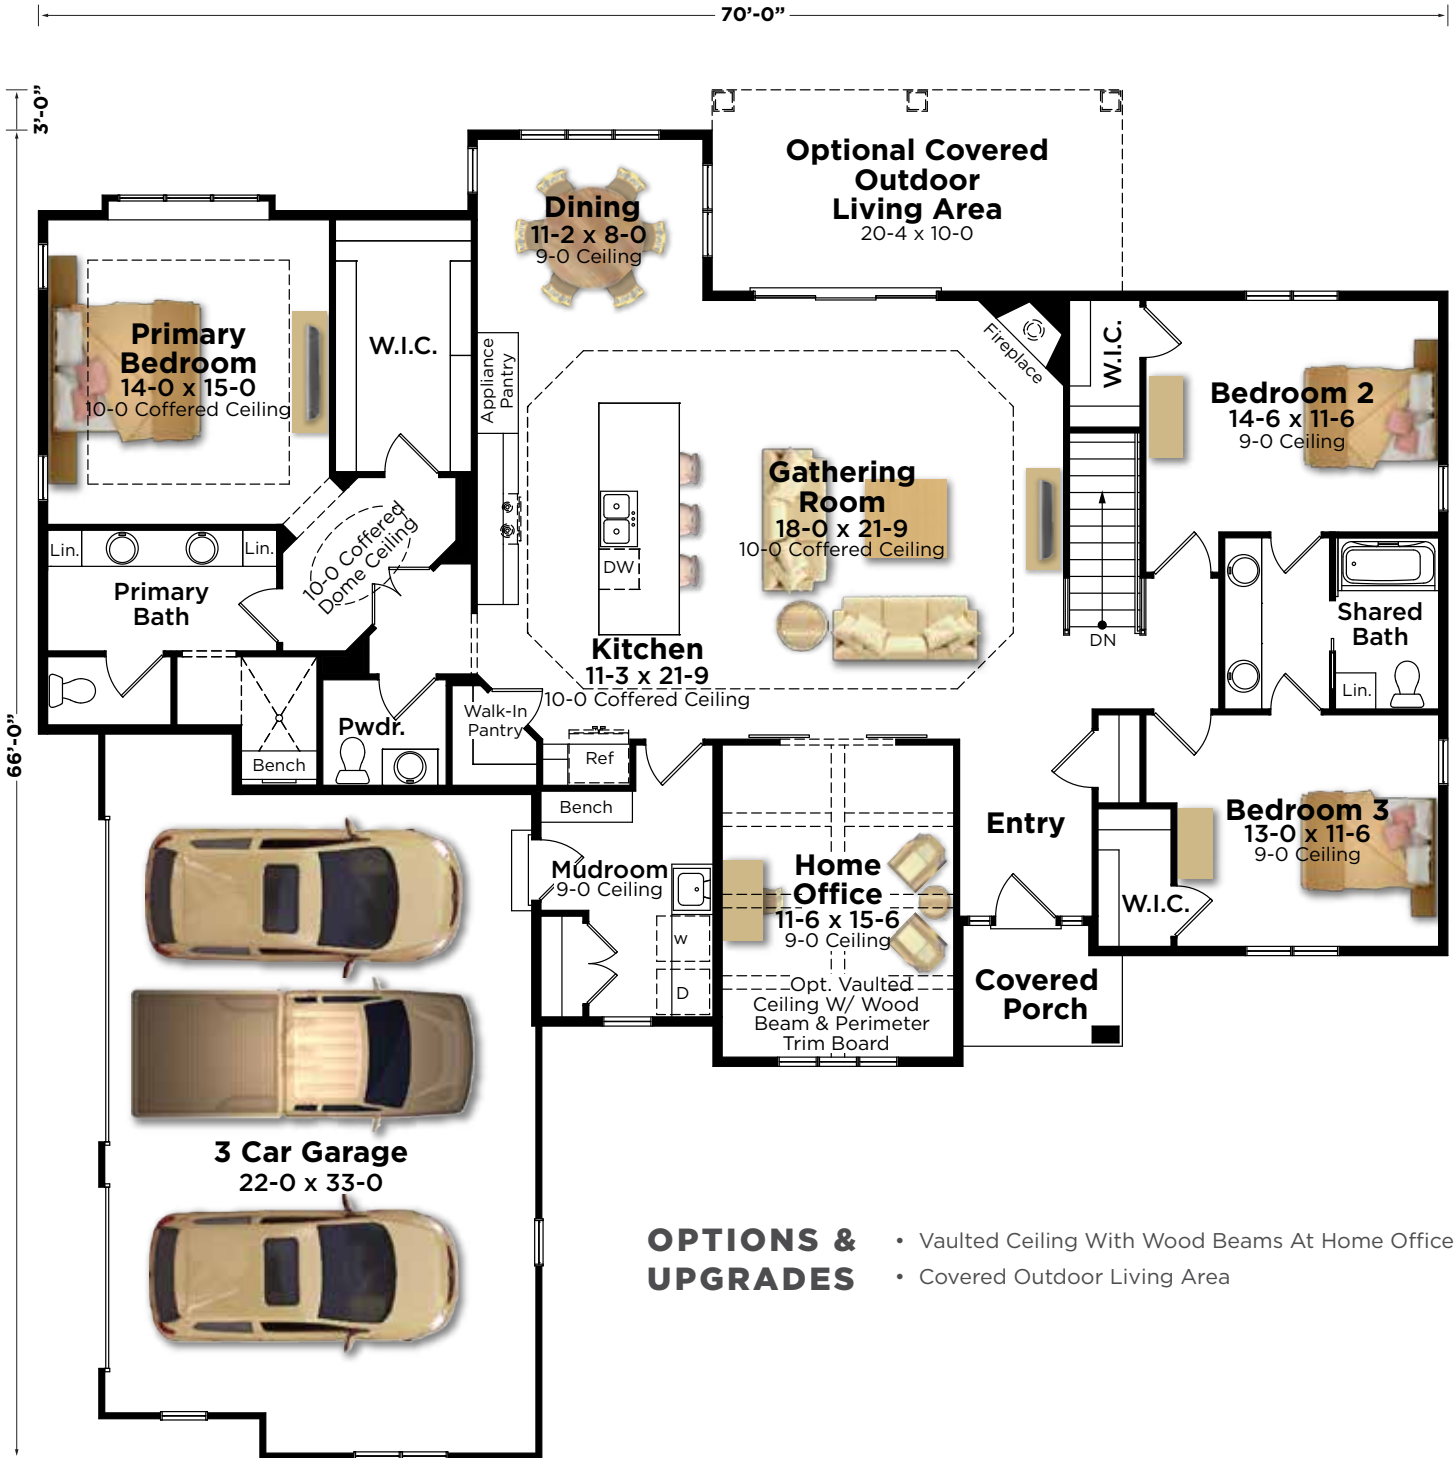

PREMIERE SERIES

The Peyton Plan 2358

Ranch | 2,358 Sq. Ft. | 3 Bedroom | 2.5 Bathroom

AMERICANA

TRANSITIONAL

MODERN PRAIRIE

BIELINSKI[®]
— H O M E S —

262.542.9494 | bielinski.com

The Peyton Plan 2358

Ranch | 2,358 Sq. Ft. | 3 Bedroom | 2.5 Bathroom

OPTIONS & UPGRADES

- Vaulted Ceiling With Wood Beams At Home Office
- Covered Outdoor Living Area