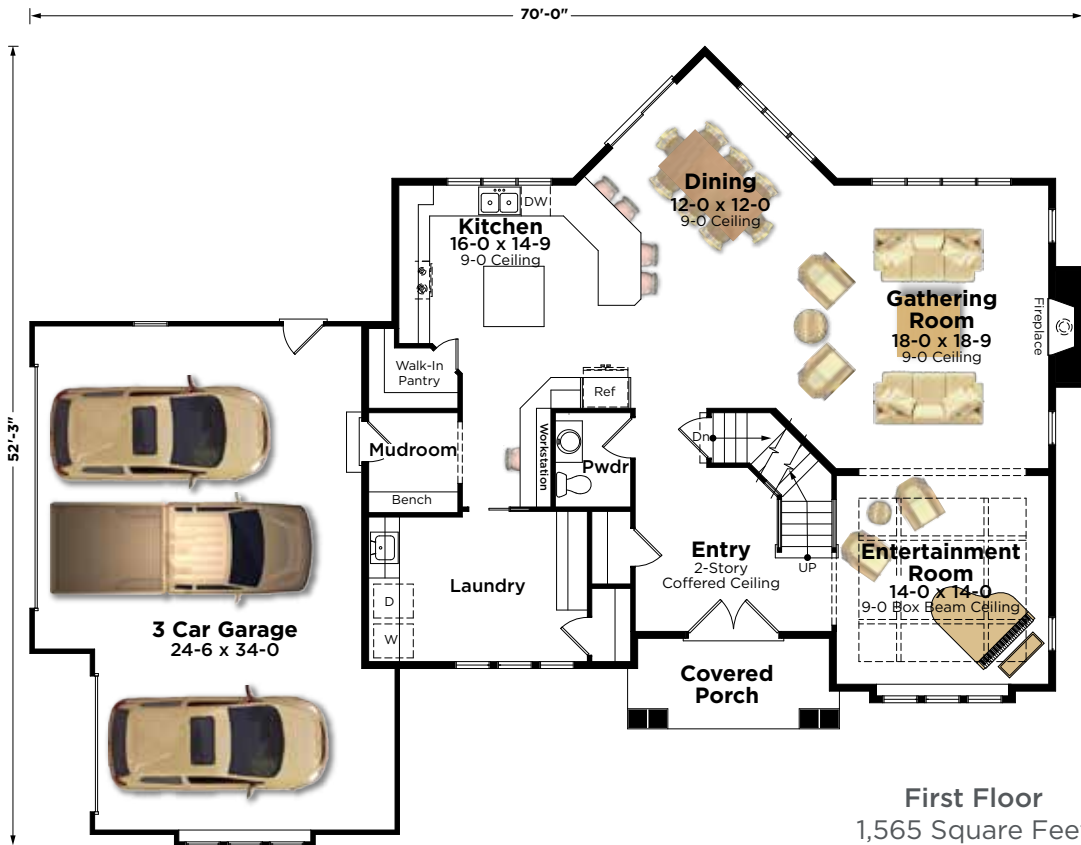

# The Verona Plan 3000

2-Story | 3,000 Sq. Ft. | 4 Bedroom | 2.5 Bathroom

EUROPEAN MANOR

**BIELINSKI**<sup>®</sup>  
— H O M E S —

262.542.9494 | [bielinski.com](http://bielinski.com)

# The Verona Plan 3000

2-Story | 3,000 Sq. Ft. | 4 Bedroom | 2.5 Bathroom

Second Floor  
1,435 Square Feet

First Floor  
1,565 Square Feet

All dimensions are approximate. Builder reserves the right to make changes without notice or obligation. Features shown may not be included in price. | 01.2023