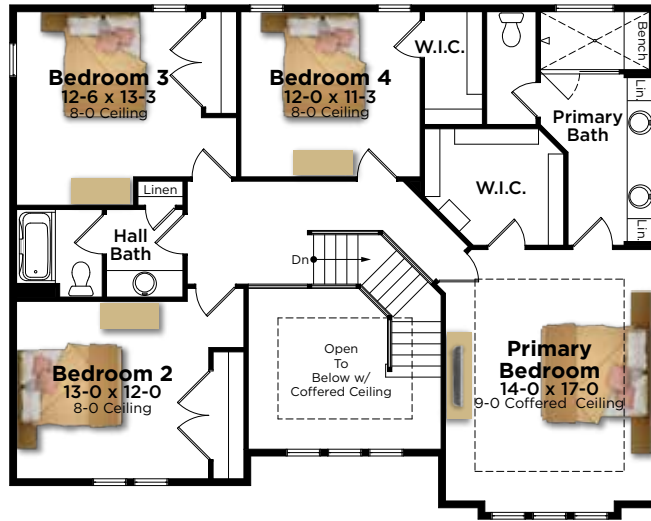

# The Verona Plan 3000

2-Story | 3,000 Sq. Ft. | 4 Bedroom | 2.5 Bathroom

EUROPEAN MANOR

**BIELINSKI**<sup>®</sup>  
— H O M E S —

262.542.9494 | [bielinski.com](http://bielinski.com)

# The Verona Plan 3000

2-Story | 3,000 Sq. Ft. | 4 Bedroom | 2.5 Bathroom

Second Floor  
1,435 Square Feet

First Floor  
1,565 Square Feet

All dimensions are approximate. Builder reserves the right to make changes without notice or obligation. Features shown may not be included in price. | 01.2023