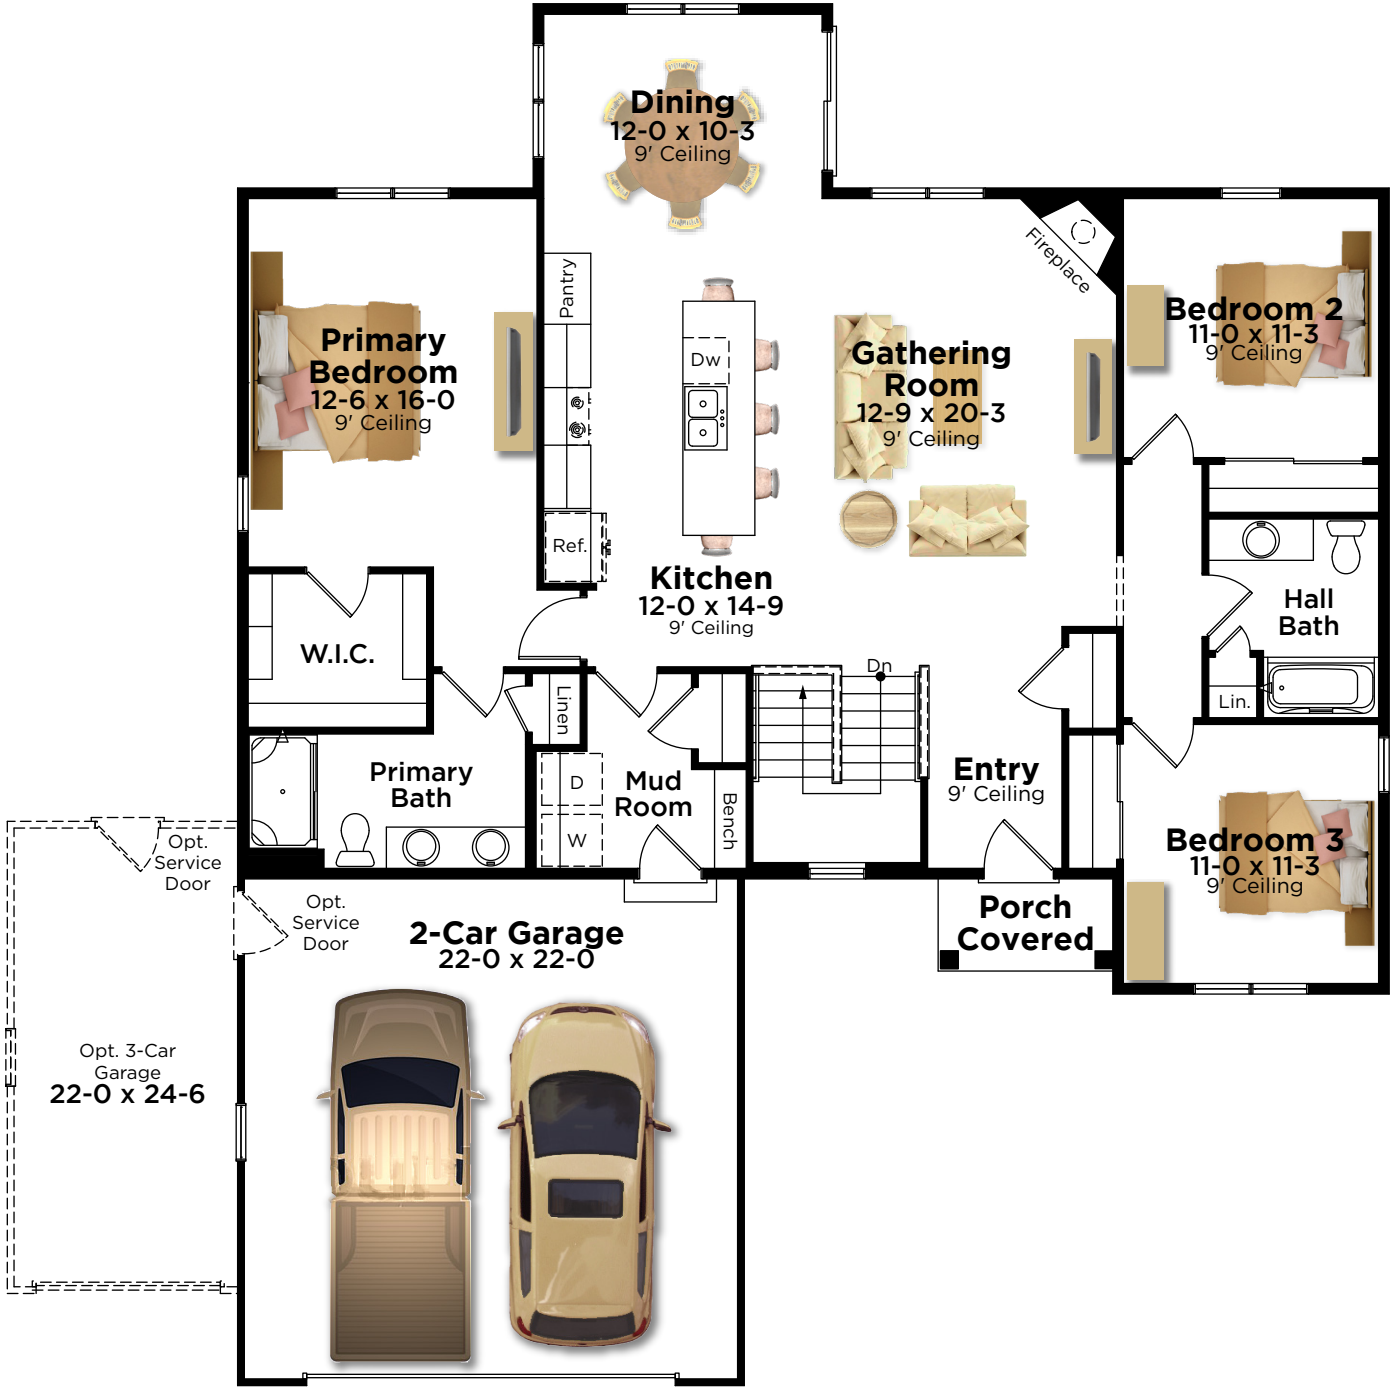

10'-0"

50'-0"

60'-0"

The Hannah, Plan #1663
Floor Plan
1,663 Square Feet