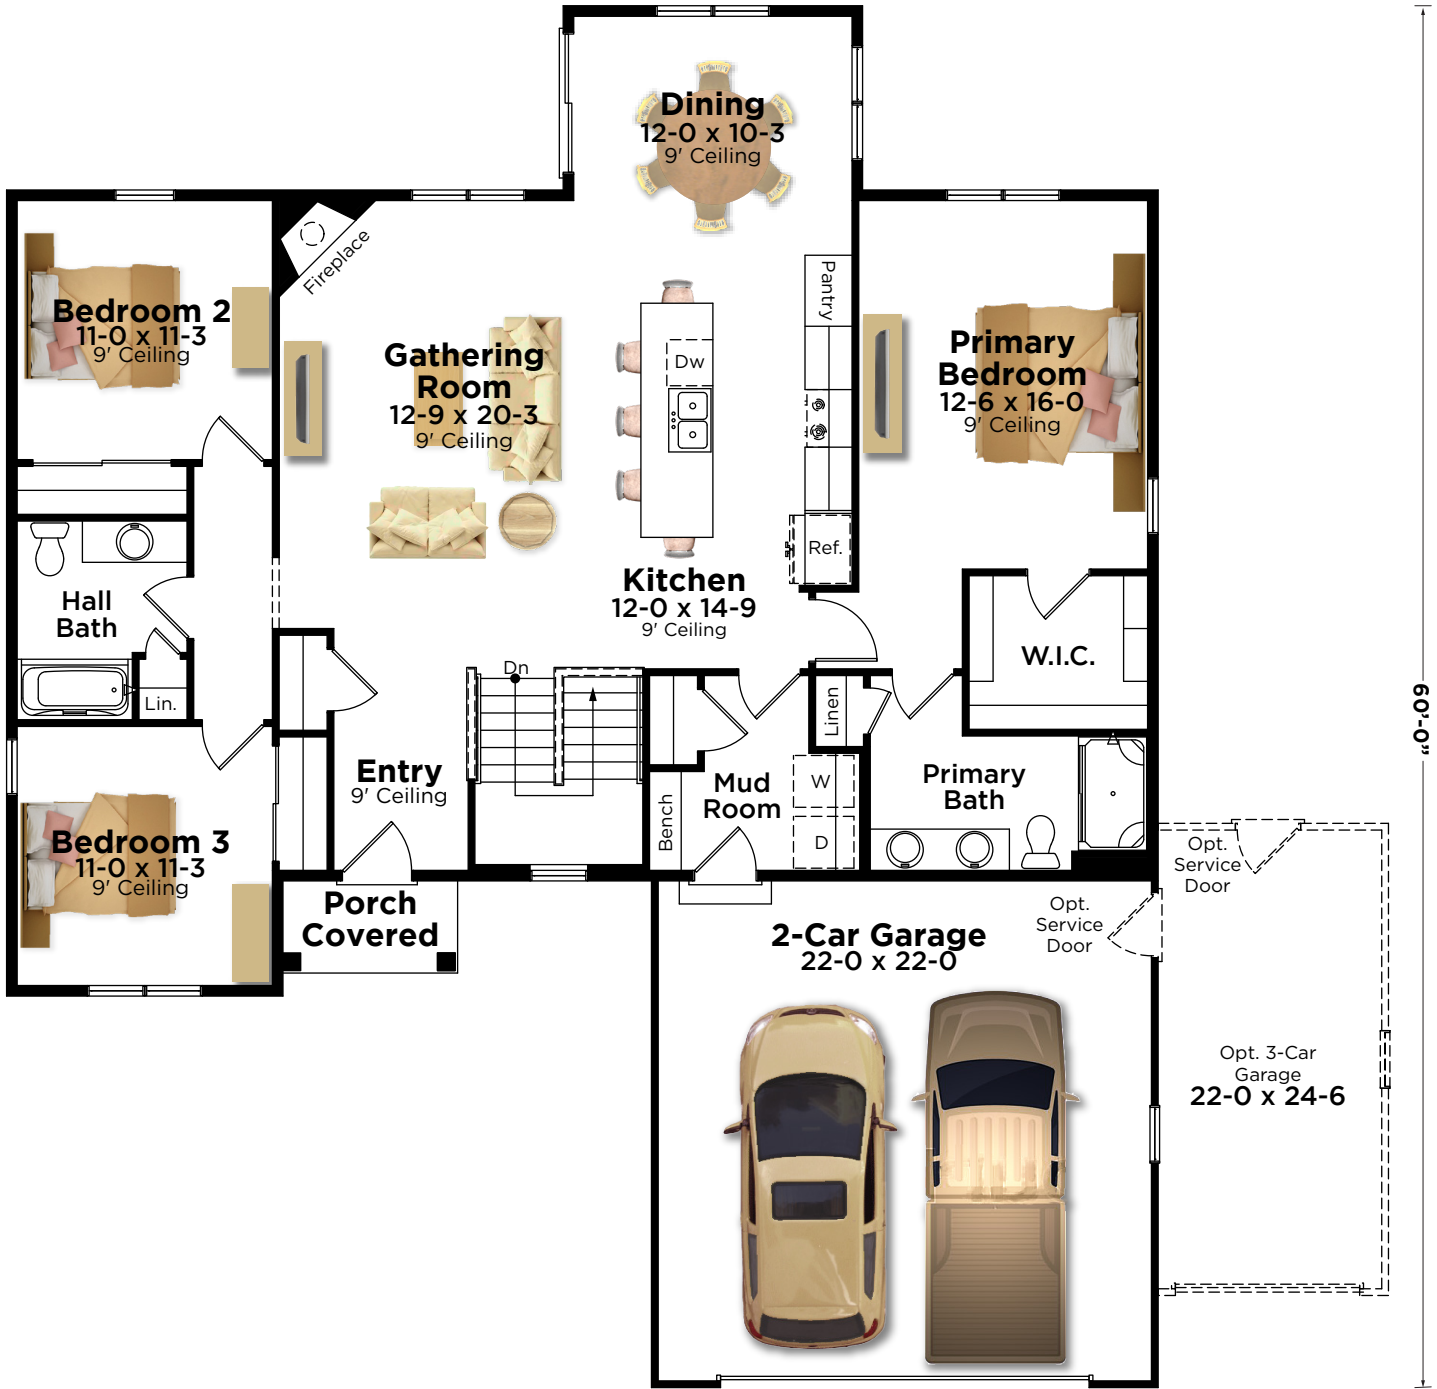

50'-0" 10'-0"

**The Hannah, Plan #1663**  
**Floor Plan**  
*1,663 Square Feet*